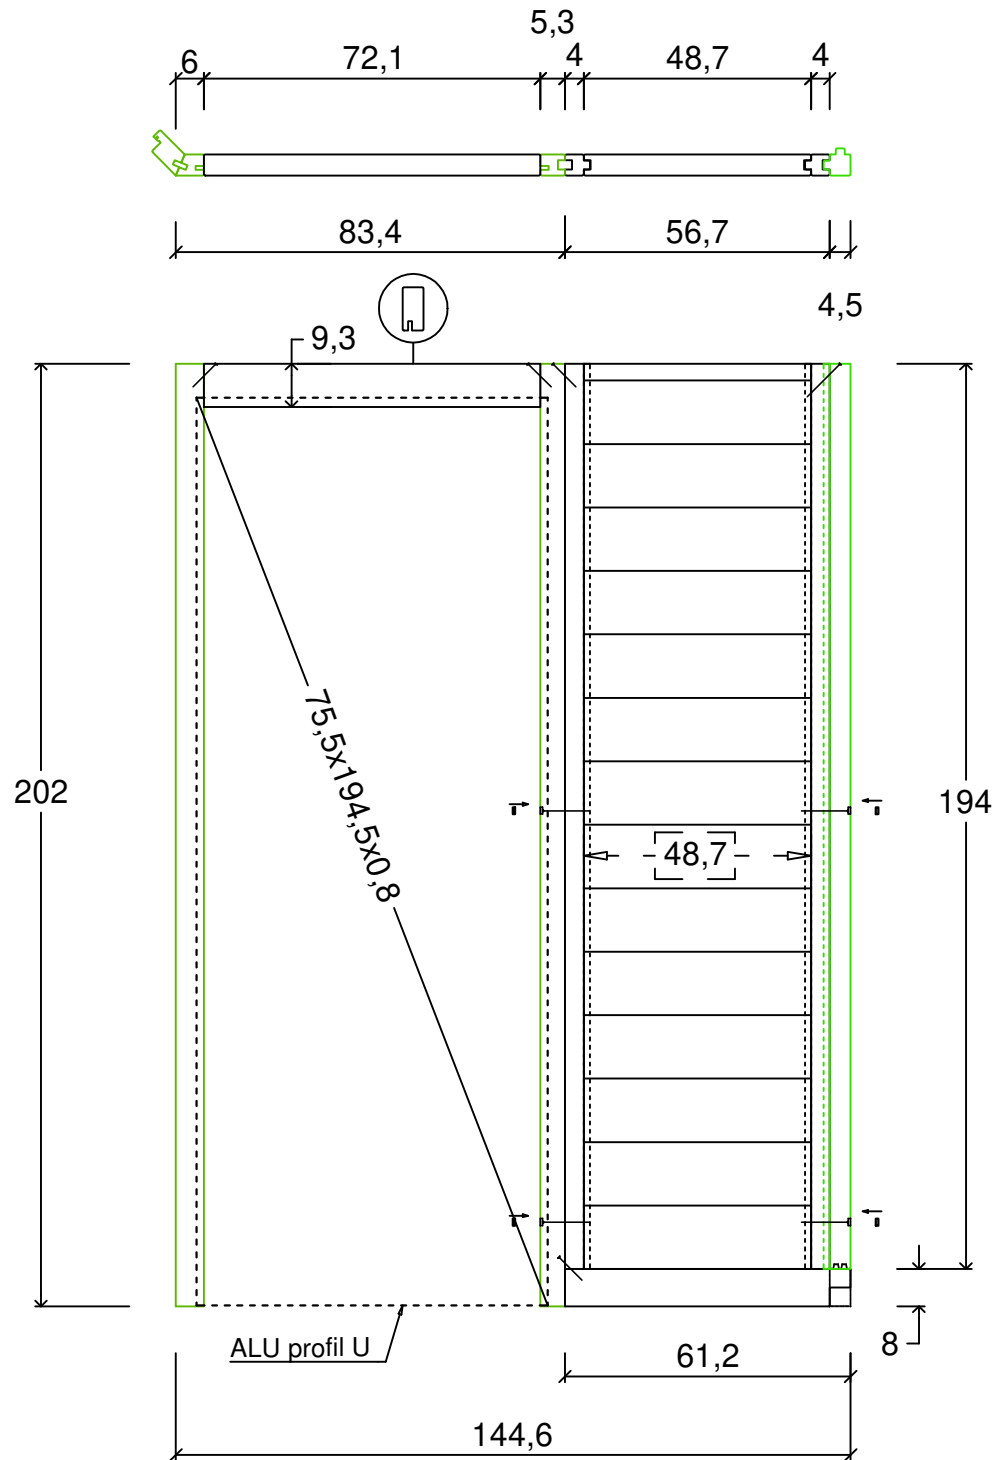

Product name

SAUNA Pavillon
204x204

pos A